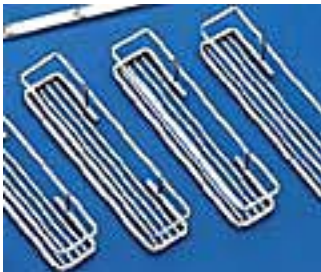

List Price: \$60.15

Your Price: \$45.70

RAS-4WFR-21-1

Rev-A-Shelf Wall 21 Wood Classics Vertical Foil Rack (Birch/Maple)

List Price: \$64.50

Your Price: \$49.00

RAS-5222-DS-CR

Rev-A-Shelf Door Storage Baskets with Standards (Polished Chrome)